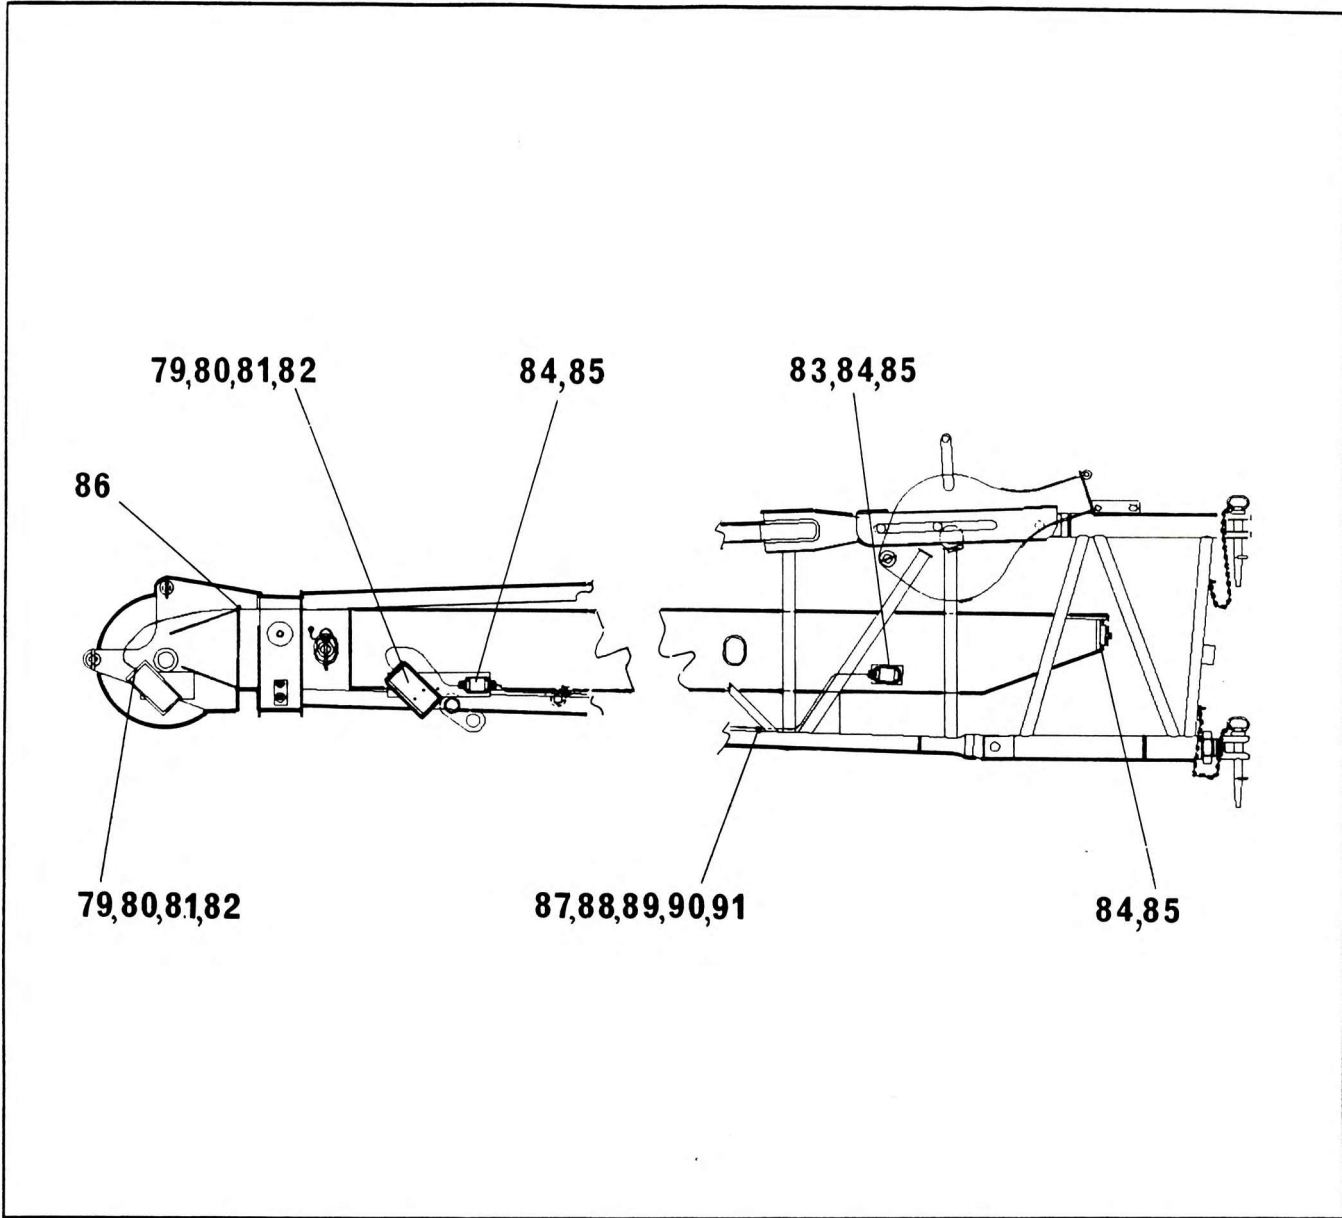

MOUNTING ASSY A2B BOOM & TELE/SWING

NO.	PART NO.	QTY.	DESCRIPTION	NO.	PART NO.	QTY.	DESCRIPTION
79	6-184-991949	2	Bracket				
80	7-951-170210	4	Washer Spring Dia.8				
81	7-126-171054	4	Capscrew M8 x 16				
82	7-246-990266	1	Cable Electrical				
83	6-705-991370	1	Plate				
84	7-111-100410	12	Screw 10 UNC x 1/2" Lg				
85	7-950-100000	12	Spring Washer				
86	7-199-000772	1	Nylon Bearing Bushing				
87	9705	4	Clip				
88	7-866-142140	4	Stud				
89	7-660-140000	4	Hex Nut 1/4"				
90	7066001	4	Washer 1/4"				
91	7067204	4	Washer Spring 1/4" Dia.				